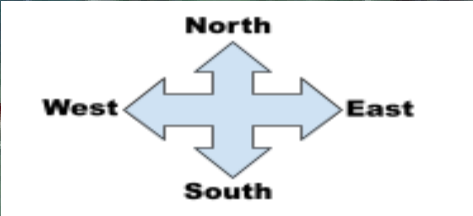

Mercury Alumni Classic 5k Course *Riverdale Regional Park*

Parking: Southwest DIRT LOT off of Henderson/Park Blvd (turn into the Regional Park from roundabout onto Park Blvd and take the next left into the dirt lot).

Packet Pickup: Northwest pavilion on the hill (west of the start).
Team Tents: Anywhere that it will not obstruct the course. **DO NOT USE THE SOUTHWEST PAVILION BY THE VOLLEYBALL COURTS!**

Course consists of grass & dirt

Mile 1 = Green

Mile 2 = Blue

Mile 3 = Red

Mile 1.8 until appx Mile 2.8 is reverse of how you ran out.

Keep blue/green flags on your right and orange/pink on your left (both means two-way traffic). Turns & intersections will have directional markings on the ground.